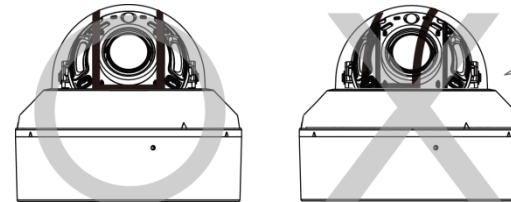

# UHD. 4K

Anti-reflection | IP68 | Easy | Ceiling | Wall | Outdoor | IR 06

Resolution	2160P (EX-SDI UHD)
Lens	Fixed lens 3.6mm, 4mm, 6mm / V/F Lens 2.8~8mm, 2.8~12mm, 3.5~16mm
Sensor	1/2.5 inch SONY CMOS (IMX-274)
Effective Pixels	4074(H) X 3046(V) = 12.4M
Scanning System	PROGRESSIVE
S/N (Y signal)	More than 52 dB (AGC Off)
Video Output	EX-SDI UHD
Min.Illumination	0 Lux at IR On (IR LED 06)
White Balance	Auto / Auto Ext / Preset / Manual
Electronic shutter speed	AUTO / MANUAL (1/30sec ~ 1/30,000sec)
Function	DNR / ACE / WDR / BLC / HLC / Privacy / Motion / RS-485 / Sharpness / Smart IR / Brightness
Day & Night	AUTO (Day <-> Night TIME Change) , COLOR , B/W, EXTERN
Language	ENG, CHN, CHN(S), JPN, KOR
Temperature/Humidity	Operating (-10°C~+50°C / 30%~80% RH) / Storage (-20°C~+60°C / 20%~90% RH)
Power	DC12V [ AC24V / DC12V DualPower (option) ]
signal Transmission	The distant difference is occurred according to cable option and other circumstances. (based on 5C-HFBT : UHD 100M)

There are 2 locations of dome glass Guide in IR cover. You must close the cover to suit deco direction of dome glass to Guide.

Use the allen wrench to close the cover.

Right Assembly

Wrong Assembly

If the combination of the hemisphere is wrong, the diffuse reflection may occur. Please check the combination direction of Hemisphere if the diffuse reflection occurs.