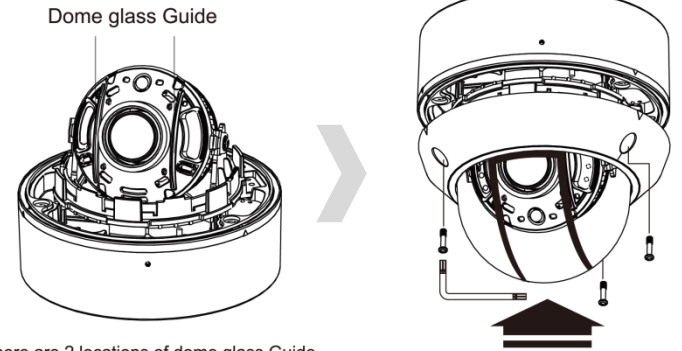

# UHD. 4K

Anti-reflection | IP68 | Easy | Ceiling | Wall | Outdoor | IR 06

Resolution	2160P (EX-SDI UHD)
Lens	Fixed lens 3.6mm, 4mm, 6mm / V/F Lens 2.8~8mm, 2.8~12mm, 3.5~16mm
Sensor	1/2.5 inch SONY CMOS (IMX-274)
Effective Pixels	4074(H) X 3046(V) = 12.4M
Scanning System	PROGRESSIVE
S/N (Y signal)	More than 52 dB (AGC Off)
Video Output	EX-SDI UHD
Min.Illumination	0 Lux at IR On (IR LED 06)
White Balance	Auto / Auto Ext / Preset / Manual
Electronic shutter speed	AUTO / MANUAL (1/30sec ~ 1/30,000sec)
Function	DNR / ACE / WDR / BLC / HLC / Privacy / Motion / RS-485 / Sharpness / Smart IR / Brightness
Day & Night	AUTO (Day <-> Night TIME Change) , COLOR , B/W, EXTERN
Language	ENG, CHN, CHN(S), JPN, KOR
Temperature/Humidity	Operating (-10°C~+50°C / 30%~80% RH) / Storage (-20°C~+60°C / 20%~90% RH)
Power	DC12V [ AC24V / DC12V DualPower (option) ]
signal Transmission	The distant difference is occurred according to cable option and other circumstances. (based on 5C-HFBT : UHD 100M)

There are 2 locations of dome glass Guide in IR cover. You must close the cover to suit deco direction of dome glass to Guide.

Use the allen wrench to close the cover.

Right Assembly

Wrong Assembly

If the combination of the hemisphere is wrong, the diffuse reflection may occur. Please check the combination direction of Hemisphere if the diffuse reflection occurs.