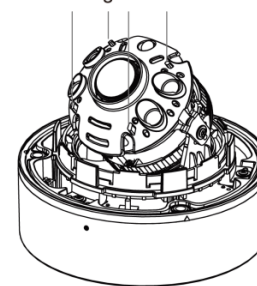

# UHD. 4K

Anti-reflection | IP68 | Easy | Ceiling | Wall | Outdoor | IR 04

Resolution	2160P (EX-SDI UHD)
Lens	Fixed lens 3.6mm, 4mm, 6mm / V/F Lens 2.8~8mm, 2.8~12mm, 3.5~16mm
Sensor	1/2.5 inch SONY CMOS (IMX-274)
Effective Pixels	4074(H) X 3046(V) = 12.4M
Scanning System	PROGRESSIVE
S/N (Y signal)	More than 52 dB (AGC Off)
Video Output	EX-SDI UHD
Min.Illumination	0 Lux at IR On (IR LED 04)
White Balance	Auto / Auto Ext / Preset / Manual
Electronic shutter speed	AUTO / MANUAL (1/30sec ~ 1/30,000sec)
Function	DNR / ACE / WDR / BLC / HLC / Privacy / Motion / RS-485 / Sharpness / Smart IR / Brightness
Day & Night	AUTO (Day <-> Night TIME Change) , COLOR , B/W, EXTERN
Language	ENG, CHN, CHN(S), JPN, KOR
Temperature/Humidity	Operating (-10°C~+50°C / 30%~80% RH) / Storage (-20°C~+60°C / 20%~90% RH)
Power	DC12V [ AC24V / DC12V DualPower (option) ]
signal Transmission	The distant difference is occurred according to cable option and other circumstances. (based on 5C-HFBT : UHD 100M)

Dome glass Guide

There are 4 locations of dome glass Guide in IR cover. You must close the cover to suit deco direction of dome glass to Guide.

Use the allen wrench to close the cover.

Right Assembly

Wrong Assembly