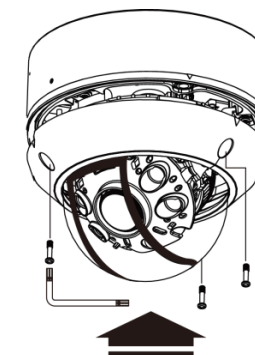

# UHD. 4K

Anti-reflection | IP68 | Easy | Ceiling | Wall | Outdoor | IR 04

Resolution	2160P (EX-SDI UHD)
Lens	Fixed lens 3.6mm, 4mm, 6mm / V/F Lens 2.8~8mm, 2.8~12mm, 3.5~16mm
Sensor	1/2.5 inch SONY CMOS (IMX-274)
Effective Pixels	4074(H) X 3046(V) = 12.4M
Scanning System	PROGRESSIVE
S/N (Y signal)	More than 52 dB (AGC Off)
Video Output	EX-SDI UHD
Min.Illumination	0 Lux at IR On (IR LED 04)
White Balance	Auto / Auto Ext / Preset / Manual
Electronic shutter speed	AUTO / MANUAL (1/30sec ~ 1/30,000sec)
Function	DNR / ACE / WDR / BLC / HLC / Privacy / Motion / RS-485 / Sharpness / Smart IR / Brightness
Day & Night	AUTO (Day <-> Night TIME Change) , COLOR , B/W, EXTERN
Language	ENG, CHN, CHN(S), JPN, KOR
Temperature/Humidity	Operating (-10°C~+50°C / 30%~80% RH) / Storage (-20°C~+60°C / 20%~90% RH)
Power	DC12V [ AC24V / DC12V DualPower (option) ]
signal Transmission	The distant difference is occurred according to cable option and other circumstances. (based on 5C-HFBT : UHD 100M)

Dome glass Guide

There are 4 locations of dome glass Guide in IR cover. You must close the cover to suit deco direction of dome glass to Guide.

Use the allen wrench to close the cover.

Right Assembly

Wrong Assembly