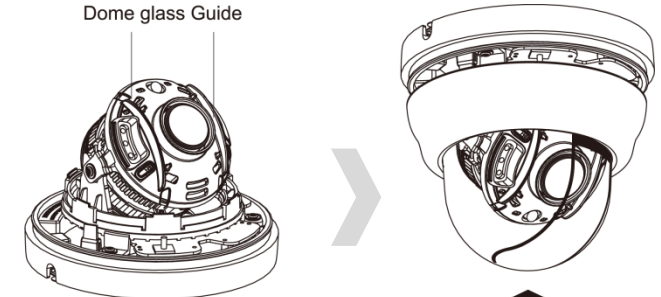

TVI + Starvis

Anti-reflection | Light | Easy | Ceiling | Wall | indoor | IR 06

Resolution	1080P, 720P
Lens	Fixed lens 3.6mm, 4mm, 6mm / V/F Lens 2.8~8mm, 2.8~12mm, 3.5~16mm
Sensor	1/2.8 inch SONY CMOS (IMX-291)
Pixels	Total : 1945(H) x 1109(V) = 2.16M / Effective : 1945(H) X 1097(V) = 2.13M
Scanning System	PROGRESSIVE
S/N (Y signal)	More than 52 dB (AGC Off)
Video Output	TVI, AHD, CVI, CVBS: 1.0Vp-p (75ohm) : Option
Min.Illumination	0 Lux at IR On (IR LED 06)
White Balance	Auto / Auto Ext / Preset / Manual
Electronic shutter speed	AUTO / MANUAL (1/30sec ~ 1/30,000sec) / FLICKER
Function	DNR / ACE / WDR / BLC / HLC / Sens_up / Privacy / Flip / Motion / Defog / RS-485 / Sharpness / Smart IR / Brightness
Day & Night	AUTO (Day <-> Night TIME Change) , COLOR , B/W, EXTERN
Language	ENG, CHN, CHN(S), JPN, KOR
Temperature/Humidity	Operating (-10°C~+50°C / 30%~80% RH) / Storage (-20°C~+60°C / 20%~90% RH)
Power	DC12V [AC24V / DC12V DualPower (option)]
signal Transmission	The distant difference is occurred according to cable option and other circumstances.

There are 2 locations of dome glass Guide in IR cover. You must close the cover to suit deco direction of dome glass to Guide.

close the cover

Right Assembly

Wrong Assembly

If the combination of the hemisphere is wrong, the diffuse reflection may occur. Please check the combination direction of Hemisphere if the diffuse reflection occurs.