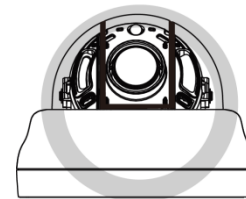

LOCK & UNLOCK
Zoom & Focus (Varifocal)
It is not possible to adjust Zoom Focus after tightening the screw with using the Phillips screwdriver but, it is possible after removing the screw.

UHD. 4K

Anti-reflection | Light | Easy | Ceiling | Wall | indoor | IR 06

Resolution	2160P (EX-SDI UHD)
Lens	Fixed lens 3.6mm, 4mm, 6mm / V/F Lens 2.8~8mm, 2.8~12mm, 3.5~16mm
Sensor	1/2.5 inch SONY CMOS (IMX-274)
Effective Pixels	4074(H) X 3046(V) = 12.4M
Scanning System	PROGRESSIVE
S/N (Y signal)	More than 52 dB (AGC Off)
Video Output	EX-SDI UHD
Min.Illumination	0 Lux at IR On (IR LED 06)
White Balance	Auto / Auto Ext / Preset / Manual
Electronic shutter speed	AUTO / MANUAL (1/30sec ~ 1/30,000sec)
Function	DNR / ACE / WDR / BLC / HLC / Privacy / Motion / RS-485 / Sharpness / Smart IR / Brightness
Day & Night	AUTO (Day <-> Night TIME Change) , COLOR , B/W, EXTERN
Language	ENG, CHN, CHN(S), JPN, KOR
Temperature/Humidity	Operating (-10°C~+50°C / 30%~80% RH) / Storage (-20°C~+60°C / 20%~90% RH)
Power	DC12V [AC24V / DC12V DualPower (option)]
signal Transmission	The distant difference is occurred according to cable option and other circumstances. (based on 5C-HFBT : UHD 100M)

Dome glass Guide

There are 2 locations of dome glass Guide in IR cover. You must close the cover to suit deco direction of dome glass to Guide.

close the cover

Right Assembly

Wrong Assembly

If the combination of the hemisphere is wrong, the diffuse reflection may occur. Please check the combination direction of Hemisphere if the diffuse reflection occurs.