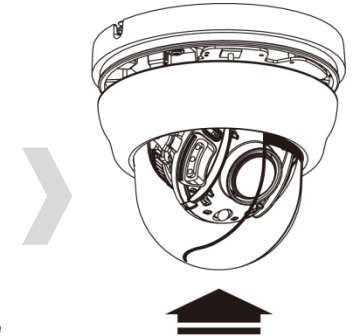

LOCK & UNLOCK
Zoom & Focus (Varifocal)
It is not possible to adjust Zoom Focus after tightening the screw with using the Phillips screwdriver but, it is possible after removing the screw.

UHD. 4K

Anti-reflection | Light | Easy | Ceiling | Wall | indoor | IR 06

Resolution	2160P (EX-SDI UHD)
Lens	Fixed lens 3.6mm, 4mm, 6mm / V/F Lens 2.8~8mm, 2.8~12mm, 3.5~16mm
Sensor	1/2.5 inch SONY CMOS (IMX-274)
Effective Pixels	4074(H) X 3046(V) = 12.4M
Scanning System	PROGRESSIVE
S/N (Y signal)	More than 52 dB (AGC Off)
Video Output	EX-SDI UHD
Min.Illumination	0 Lux at IR On (IR LED 06)
White Balance	Auto / Auto Ext / Preset / Manual
Electronic shutter speed	AUTO / MANUAL (1/30sec ~ 1/30,000sec)
Function	DNR / ACE / WDR / BLC / HLC / Privacy / Motion / RS-485 / Sharpness / Smart IR / Brightness
Day & Night	AUTO (Day <-> Night TIME Change) , COLOR , B/W, EXTERN
Language	ENG, CHN, CHN(S), JPN, KOR
Temperature/Humidity	Operating (-10°C~+50°C / 30%~80% RH) / Storage (-20°C~+60°C / 20%~90% RH)
Power	DC12V [AC24V / DC12V DualPower (option)]
signal Transmission	The distant difference is occurred according to cable option and other circumstances. (based on 5C-HFBT : UHD 100M)

Dome glass Guide

There are 2 locations of dome glass Guide in IR cover. You must close the cover to suit deco direction of dome glass to Guide.

close the cover

Right Assembly

Wrong Assembly

If the combination of the hemisphere is wrong, the diffuse reflection may occur. Please check the combination direction of Hemisphere if the diffuse reflection occurs.