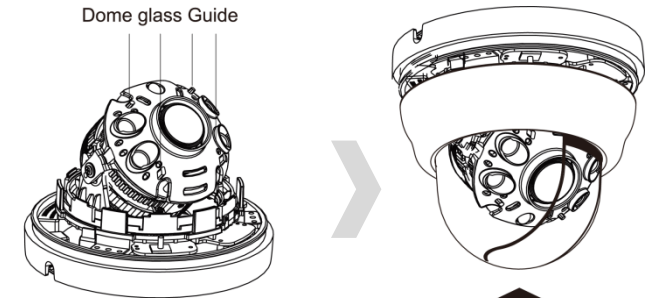

TVI + Starvis

Anti-reflection Light Easy Ceiling Wall indoor IR 04

Resolution	1080P, 720P
Lens	Fixed lens 3.6mm, 4mm, 6mm / V/F Lens 2.8~8mm, 2.8~12mm, 3.5~16mm
Sensor	1/2.8 inch SONY CMOS (IMX-291)
Pixels	Total : 1945(H) x 1109(V) = 2.16M / Effective : 1945(H) X 1097(V) = 2.13M
Scanning System	PROGRESSIVE
S/N (Y signal)	More than 52 dB (AGC Off)
Video Output	TVI, AHD, CVI, CVBS: 1.0Vp-p (75ohm) : Option
Min.Illumination	0 Lux at IR On (IR LED 04)
White Balance	Auto / Auto Ext / Preset / Manual
Electronic shutter speed	AUTO / MANUAL (1/30sec ~ 1/30,000sec) / FLICKER
Function	DNR / ACE / WDR / BLC / HLC / Sens_up / Privacy / Flip / Motion / Defog / RS-485 / Sharpness / Smart IR / Brightness
Day & Night	AUTO (Day <-> Night TIME Change) , COLOR , B/W, EXTERN
Language	ENG, CHN, CHN(S), JPN, KOR
Temperature/Humidity	Operating (-10°C~+50°C / 30%~80% RH) / Storage (-20°C~+60°C / 20%~90% RH)
Power	DC12V [AC24V / DC12V DualPower (option)]
signal Transmission	The distant difference is occurred according to cable option and other circumstances.

There are 4 locations of dome glass Guide in IR cover. You must close the cover to suit deco direction of dome glass to Guide.

close the cover

Right Assembly

Wrong Assembly

If the combination of the hemisphere is wrong, the diffuse reflection may occur. Please check the combination direction of Hemisphere if the diffuse reflection occurs.