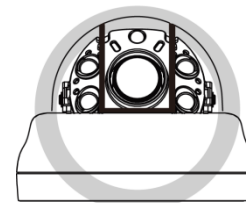

**LOCK & UNLOCK**  
Zoom & Focus (Varifocal)  
It is not possible to adjust Zoom Focus after tightening the screw with using the Phillips screwdriver but, it is possible after removing the screw.

# UHD. 4K

- Anti-reflection
- Light
- Easy
- Ceiling
- Wall
- indoor
- IR 04

Resolution	2160P (EX-SDI UHD)
Lens	Fixed lens 3.6mm, 4mm, 6mm / V/F Lens 2.8~8mm, 2.8~12mm, 3.5~16mm
Sensor	1/2.5 inch SONY CMOS (IMX-274)
Effective Pixels	4074(H) X 3046(V) = 12.4M
Scanning System	PROGRESSIVE
S/N (Y signal)	More than 52 dB (AGC Off)
Video Output	EX-SDI UHD
Min.Illumination	0 Lux at IR On (IR LED 04)
White Balance	Auto / Auto Ext / Preset / Manual
Electronic shutter speed	AUTO / MANUAL (1/30sec ~ 1/30,000sec)
Function	DNR / ACE / WDR / BLC / HLC / Privacy / Motion / RS-485 / Sharpness / Smart IR / Brightness
Day & Night	AUTO (Day <-> Night TIME Change) , COLOR , B/W, EXTERN
Language	ENG, CHN, CHN(S), JPN, KOR
Temperature/Humidity	Operating (-10°C~+50°C / 30%~80% RH) / Storage (-20°C~+60°C / 20%~90% RH)
Power	DC12V [ AC24V / DC12V DualPower (option) ]
signal Transmission	The distant difference is occurred according to cable option and other circumstances. (based on 5C-HFBT : UHD 100M)

There are 4 locations of dome glass Guide in IR cover. You must close the cover to suit deco direction of dome glass to Guide.

Right Assembly

Wrong Assembly

If the combination of the hemisphere is wrong, the diffuse reflection may occur. Please check the combination direction of Hemisphere if the diffuse reflection occurs.