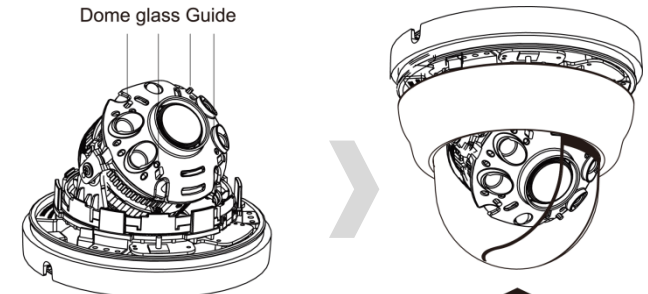

**LOCK & UNLOCK**  
Zoom & Focus (Varifocal)  
It is not possible to adjust Zoom Focus after tightening the screw with using the Phillips screwdriver but, it is possible after removing the screw.

# UHD. 4K

- Anti-reflection
- Light
- Easy
- Ceiling
- Wall
- indoor
- IR 04

Resolution	2160P (EX-SDI UHD)
Lens	Fixed lens 3.6mm, 4mm, 6mm / V/F Lens 2.8~8mm, 2.8~12mm, 3.5~16mm
Sensor	1/2.5 inch SONY CMOS (IMX-274)
Effective Pixels	4074(H) X 3046(V) = 12.4M
Scanning System	PROGRESSIVE
S/N (Y signal)	More than 52 dB (AGC Off)
Video Output	EX-SDI UHD
Min.Illumination	0 Lux at IR On (IR LED 04)
White Balance	Auto / Auto Ext / Preset / Manual
Electronic shutter speed	AUTO / MANUAL (1/30sec ~ 1/30,000sec)
Function	DNR / ACE / WDR / BLC / HLC / Privacy / Motion / RS-485 / Sharpness / Smart IR / Brightness
Day & Night	AUTO (Day <-> Night TIME Change) , COLOR , B/W, EXTERN
Language	ENG, CHN, CHN(S), JPN, KOR
Temperature/Humidity	Operating (-10°C~+50°C / 30%~80% RH) / Storage (-20°C~+60°C / 20%~90% RH)
Power	DC12V [ AC24V / DC12V DualPower (option) ]
signal Transmission	The distant difference is occurred according to cable option and other circumstances. (based on 5C-HFBT : UHD 100M)

There are 4 locations of dome glass Guide in IR cover. You must close the cover to suit deco direction of dome glass to Guide.

Right Assembly

Wrong Assembly

If the combination of the hemisphere is wrong, the diffuse reflection may occur. Please check the combination direction of Hemisphere if the diffuse reflection occurs.