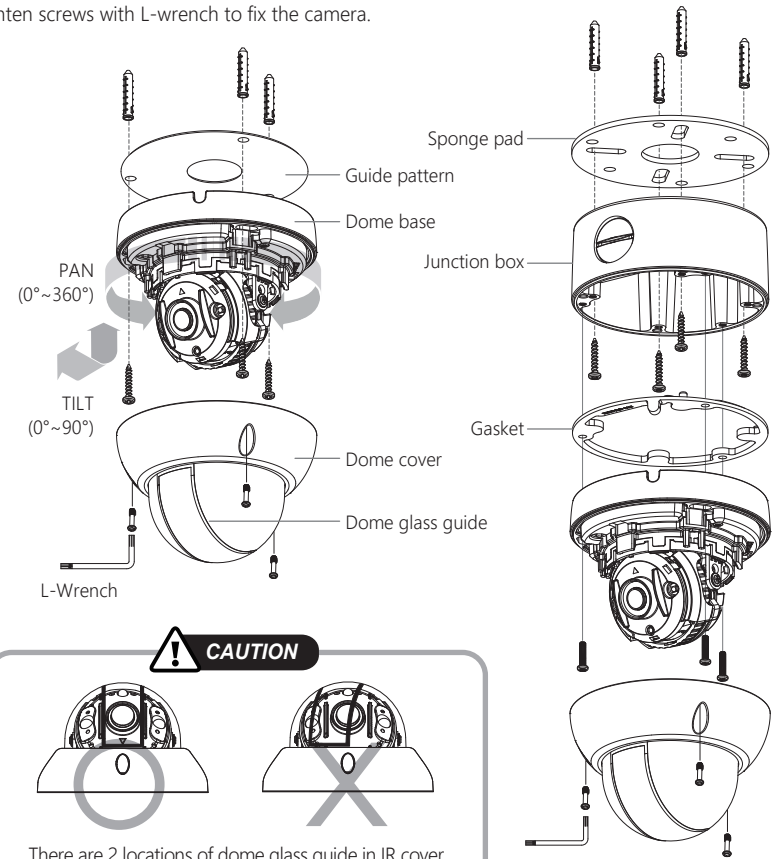

# i8V4-RW-31

**NDAA/TAA**  
Compliant product

★MAGIC IP H.265 ONVIF

- 8MP (3840x2160), Dual Stream
- Video Encoding H265/ H264
- 3.18mm Fixed lens
- Hi-power LED 2pcs (IR Range 20M)
- 0.01 Lux (color), WDR, 3D DNR, AWB
- 2way Audio(G711U/G711A coding), Alarm, Sensor
- IE6.0 and Above Browser/ P2P Cloud Service
- Built in SD card slot
- Anti-reflection shield dome
- IP68, 3-Axis inner bracket
- EASY Installation (Ceiling, Wall bracket option)

## SPECIFICATIONS

Image Sensor	1/2.8" SONY CMOS	
Resolution	3840(H) x 2160(V), 8MP	
Lens	3.18mm (F1.6) Fixed lens	
LED	Hi-power 2pcs (IR Range 20M)	
Video Compression	H.265 / H.264	
Video Bit rate	CBR / VAR	
Frame Rate	Main Stream	3840*2160@20fps, 3072*2048, 2592*1944, 2560*1440, 2304*1296, 2048*1536, 1080P, 960P, 720P, D1@30fps
	Sub Stream	720*480 D1/ VGA/ 640*360/ CIF@30fps
Shutter speed	Auto / Manual	
Day & Night	Automatic, External control, Manual, Timing	
Function	3D DNR/ WDR (120dB) / BLC/ Privacy Mask, Flip mode, Saturation, Brightness, Contrast, Hue, Sharpness adjustable, AWB, Anti-face over-exposure , Defog	
Network	IE6.0 , Safari, Chrome, FireFox, Opera, Edge Browser	
Protocol	HTTP / RTSP / DHCP / NTP / ONVIF, optional GB28181, RTMP	
System Compatibility	ONVIF T v17.06 (TBD)	
Interface	RJ45	
SD Storage	max. 128GB	
Audio in/out	Support, Codec G711U/G711A	
Alarm / Sensor / PoE	Support	
Power Supply	DC12V	
Temperature/Humidity	Operating (-10~ +50°C / 30~80% RH)	

## DIMENSIONS (mm)

## INSTALLATION

- Place the bracket base at the pre-drilled installation position and route the power/network cable.
- Fix the dome base (or junction box) by using mounting screws.
- Adjust the camera's viewing angle (Pan, Tilt)
- Assemble the dome cover to suit direction of dome glass guide.
- Tighten screws with L-wrench to fix the camera.