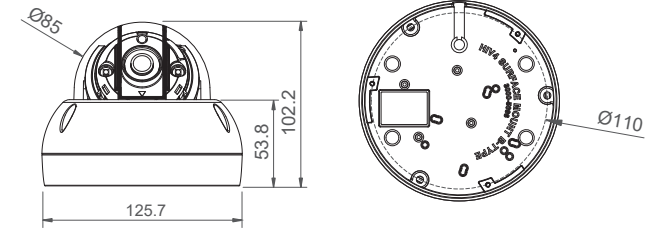

# i8V4-RW-31

**NDAA/TAA**  
Compliant product

★MAGIC IP H.265 ONVIF

- 8MP (3840x2160), Dual Stream
- Video Encoding H265/ H264
- 3.18mm Fixed lens
- Hi-power LED 2pcs (IR Range 20M)
- 0.01 Lux (color), WDR, 3D DNR, AWB
- 2way Audio(G711U/G711A coding), Alarm, Sensor
- IE6.0 and Above Browser/ P2P Cloud Service
- Built in SD card slot
- Anti-reflection shield dome
- IP68, 3-Axis inner bracket
- EASY Installation (Ceiling, Wall bracket option)

## SPECIFICATIONS

Image Sensor	1/2.8" SONY CMOS	
Resolution	3840(H) x 2160(V), 8MP	
Lens	3.18mm (F1.6) Fixed lens	
LED	Hi-power 2pcs (IR Range 20M)	
Video Compression	H.265 / H.264	
Video Bit rate	CBR / VAR	
Frame Rate	Main Stream	3840*2160@20fps, 3072*2048, 2592*1944, 2560*1440, 2304*1296, 2048*1536, 1080P, 960P, 720P, D1@30fps
	Sub Stream	720*480 D1/ VGA/ 640*360/ CIF@30fps
Shutter speed	Auto / Manual	
Day & Night	Automatic, External control, Manual, Timing	
Function	3D DNR/ WDR (120dB) / BLC/ Privacy Mask, Flip mode, Saturation, Brightness, Contrast, Hue, Sharpness adjustable, AWB, Anti-face over-exposure , Defog	
Network	IE6.0 , Safari, Chrome, FireFox, Opera, Edge Browser	
Protocol	HTTP / RTSP / DHCP / NTP / ONVIF, optional GB28181, RTMP	
System Compatibility	ONVIF T v17.06 (TBD)	
Interface	RJ45	
SD Storage	max. 128GB	
Audio in/out	Support, Codec G711U/G711A	
Alarm / Sensor / PoE	Support	
Power Supply	DC12V	
Temperature/Humidity	Operating (-10~ +50°C / 30~80% RH)	

## DIMENSIONS (mm)

## INSTALLATION

- Place the bracket base at the pre-drilled installation position and route the power/network cable.
- Fix the dome base (or junction box) by using mounting screws.
- Adjust the camera's viewing angle (Pan, Tilt)
- Assemble the dome cover to suit direction of dome glass guide.
- Tighten screws with L-wrench to fix the camera.