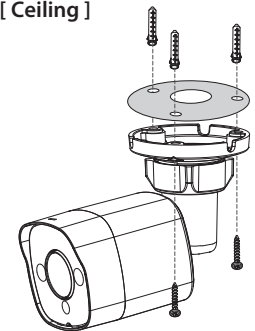

DIMENSIONS (mm)

INSTALLATION

- Place the bracket base at the pre-drilled installation position and route the power/network cable to the connecting place.
- Fix the bracket base by using 3 mounting screws
- Attach the camera unit and control the bracket nut.
- Adjust the camera's viewing angle (Pan, Tilt)
- Tighten screws with L-wrench to fix the camera.

[Wall]

[Ceiling]

Pan&Tilt Adjustment