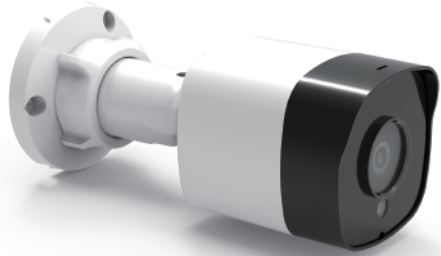

i8B63-RW-31

NDAA/TAA
Compliant product

*MAGIC IP H.265 ONVIF

- 8MP (3840x2160), Dual Stream
- Video Encoding H265/ H264
- 3.18mm Fixed lens
- Hi-power LED 2pcs (IR Range 20M)
- 0.01 Lux(color), WDR, 3D DNR, AWB
- 2way Audio(G711U/G711A coding), Alarm, Sensor
- IE6.0 and Above Browser/ P2P Cloud Service
- Built in SD card slot
- Anti-reflection guide window
- IP67, Compact IR bullet, 3-Axis bracket

SPECIFICATIONS

Image Sensor	1/2.8" SONY CMOS	
Resolution	3840(H) x 2160(V), 8MP	
Lens	3.18mm (F1.6) Fixed lens	
LED	Hi-power 2pcs (IR Range 20M)	
Video Compression	H.265 / H.264	
Video Bit rate	CBR / VAR	
Frame Rate	Main Stream	3840*2160@20fps, 3072*2048, 2592*1944, 2560*1440, 2304*1296, 2048*1536, 1080P, 960P, 720P, D1@30fps
	Sub Stream	720*480 D1/ VGA/ 640*360/ CIF@30fps
Shutter speed	Auto / Manual	
Day & Night	Automatic, External control, Manual, Timing	
Function	3D DNR/ WDR (120dB) / BLC/ Privacy Mask, Flip mode, Saturation, Brightness, Contrast, Hue, Sharpness adjustable, AWB, Anti-face over-exposure , Defog	
Network	IE6.0 , Safari, Chrome, FireFox, Opera, Edge Browser	
Protocol	HTTP / RTSP / DHCP / NTP / ONVIF, optional GB28181, RTMP	
System Compatibility	ONVIF T v17.06 (TBD)	
Interface	RJ45	
SD Storage	max. 128GB	
Audio in/out	Support, Codec G711U/G711A	
Alarm / Sensor / PoE	Support	
Power Supply	DC12V	
Temperature/Humidity	Operating (-10~ +50°C / 30~80% RH)	

DIMENSIONS (mm)

INSTALLATION

- Place the bracket base at the pre-drilled installation position and route the power/network cable to the connecting place.
- Fix the bracket base by using 3 mounting screws
- Attach the camera unit and control the bracket nut.
- Adjust the camera's viewing angle (Pan, Tilt)
- Tighten screws with L-wrench to fix the camera.