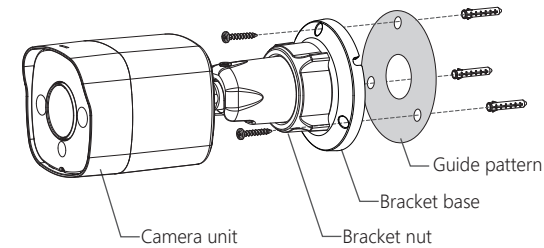

INSTALLATION

- Place the bracket base at the pre-drilled installation position and route the power/network cable to the connecting place.
- Fix the bracket base by using 3 mounting screws
- Attach the camera unit and control the bracket nut.
- Adjust the camera's viewing angle (Pan, Tilt)
- Tighten screws with L-wrench to fix the camera.

[Wall]