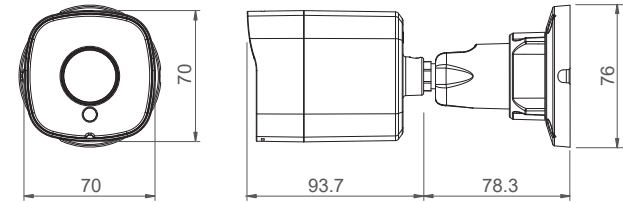

i8B63-RW-31

NDAA/TAA
Compliant product

*MAGIC IP H.265 ONVIF

- 8MP (3840x2160), Dual Stream
- Video Encoding H265/ H264
- 3.18mm Fixed lens
- Hi-power LED 2pcs (IR Range 20M)
- 0.01 Lux(color), WDR, 3D DNR, AWB
- 2way Audio(G711U/G711A coding), Alarm, Sensor
- IE6.0 and Above Browser/ P2P Cloud Service
- Built in SD card slot
- Anti-reflection guide window
- IP67, Compact IR bullet, 3-Axis bracket

SPECIFICATIONS

Image Sensor	1/2.8" SONY CMOS	
Resolution	3840(H) x 2160(V), 8MP	
Lens	3.18mm (F1.6) Fixed lens	
LED	Hi-power 2pcs (IR Range 20M)	
Video Compression	H.265 / H.264	
Video Bit rate	CBR / VAR	
Frame Rate	Main Stream	3840*2160@20fps, 3072*2048, 2592*1944, 2560*1440, 2304*1296, 2048*1536, 1080P, 960P, 720P, D1@30fps
	Sub Stream	720*480 D1/ VGA/ 640*360/ CIF@30fps
Shutter speed	Auto / Manual	
Day & Night	Automatic, External control, Manual, Timing	
Function	3D DNR/ WDR (120dB) / BLC/ Privacy Mask, Flip mode, Saturation, Brightness, Contrast, Hue, Sharpness adjustable, AWB, Anti-face over-exposure , Defog	
Network	IE6.0 , Safari, Chrome, FireFox, Opera, Edge Browser	
Protocol	HTTP / RTSP / DHCP / NTP / ONVIF, optional GB28181, RTMP	
System Compatibility	ONVIF T v17.06 (TBD)	
Interface	RJ45	
SD Storage	max. 128GB	
Audio in/out	Support, Codec G711U/G711A	
Alarm / Sensor / PoE	Support	
Power Supply	DC12V	
Temperature/Humidity	Operating (-10~ +50°C / 30~80% RH)	

DIMENSIONS (mm)

INSTALLATION

- Place the bracket base at the pre-drilled installation position and route the power/network cable to the connecting place.
- Fix the bracket base by using 3 mounting screws
- Attach the camera unit and control the bracket nut.
- Adjust the camera's viewing angle (Pan, Tilt)
- Tighten screws with L-wrench to fix the camera.