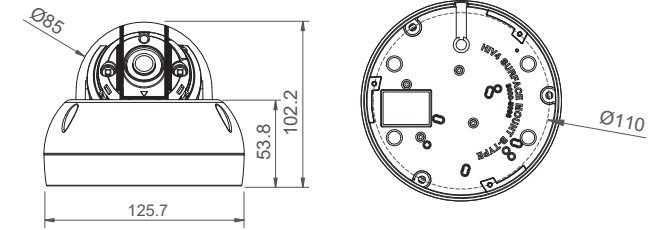

i5V4-RW-28

NDAA/TAA
Compliant product

★MAGIC IP H.265 ONVIF

- 5MP (2592x1944), Dual Stream
- Video Encoding H265/ H264
- 2.8mm Fixed lens
- Hi-power LED 2pcs (IR Range 20M)
- 0.01 Lux (color), WDR, 3D DNR, AWB
- 2way Audio(G711U/G711A coding), Alarm, Sensor
- IE6.0 and Above Browser/ P2P Cloud Service
- Built in SD card slot
- Anti-reflection shield dome
- IP68, 3-Axis inner bracket
- EASY Installation (Ceiling, Wall bracket option)

SPECIFICATIONS

Image Sensor	1/2.8" SONY CMOS	
Resolution	2592(H) x 1944(V), 5MP	
Lens	2.8mm (F2.0) Fixed lens	
LED	Hi-power 2pcs (IR Range 20M)	
Video Compression	H.265 / H.264	
Video Bit rate	CBR / VAR	
Frame Rate	Main Stream	2592*1944, 2688*1520, 2560*1440, 2048*1520, 2304*1296, 1080P/720P@30Fps
	Sub Stream	D1/ VGA/ 640*360/ CIF@30fps
Shutter speed	Auto / Manual	
Day & Night	Automatic, External control, Manual, Timing	
Function	3D DNR/ WDR (120dB) / BLC/ Privacy Mask, Flip mode, Saturation, Brightness, Contrast, Hue, Sharpness adjustable, AWB, Anti-face over-exposure , Defog	
Network	IE6.0 , Safari, Chrome, FireFox, Opera, Edge Browser	
Protocol	HTTP / RTSP / DHCP / NTP / ONVIF, optional GB28181, RTMP	
System Compatibility	ONVIF T v17.06 (TBD)	
Interface	RJ45	
SD Storage	max. 128GB	
Audio in/out	Support, Codec G711U/G711A	
Alarm / Sensor / PoE	Support	
Power Supply	DC12V	
Temperature/Humidity	Operating (-10~ +50°C / 30~80% RH)	

DIMENSIONS (mm)

INSTALLATION

- Place the bracket base at the pre-drilled installation position and route the power/network cable.
- Fix the dome base (or junction box) by using mounting screws.
- Adjust the camera's viewing angle (Pan, Tilt)
- Assemble the dome cover to suit direction of dome glass guide.
- Tighten screws with L-wrench to fix the camera.

CAUTION

There are 2 locations of dome glass guide in IR cover. If the combination of the hemisphere is wrong, the diffuse reflection may occur.