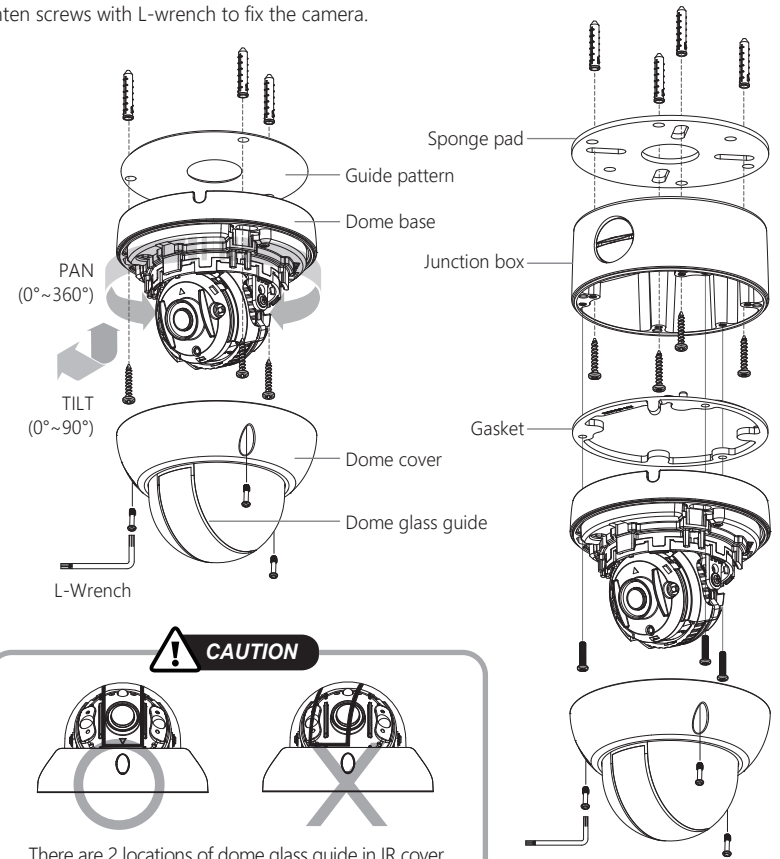

i5V4-RW-28

NDAA/TAA
Compliant product

★MAGIC IP H.265 ONVIF

- 5MP (2592x1944), Dual Stream
- Video Encoding H265/ H264
- 2.8mm Fixed lens
- Hi-power LED 2pcs (IR Range 20M)
- 0.01 Lux (color), WDR, 3D DNR, AWB
- 2way Audio(G711U/G711A coding), Alarm, Sensor
- IE6.0 and Above Browser/ P2P Cloud Service
- Built in SD card slot
- Anti-reflection shield dome
- IP68, 3-Axis inner bracket
- EASY Installation (Ceiling, Wall bracket option)

SPECIFICATIONS

Image Sensor	1/2.8" SONY CMOS	
Resolution	2592(H) x 1944(V), 5MP	
Lens	2.8mm (F2.0) Fixed lens	
LED	Hi-power 2pcs (IR Range 20M)	
Video Compression	H.265 / H.264	
Video Bit rate	CBR / VAR	
Frame Rate	Main Stream	2592*1944, 2688*1520, 2560*1440, 2048*1520, 2304*1296, 1080P/720P@30Fps
	Sub Stream	D1/ VGA/ 640*360/ CIF@30fps
Shutter speed	Auto / Manual	
Day & Night	Automatic, External control, Manual, Timing	
Function	3D DNR/ WDR (120dB) / BLC/ Privacy Mask, Flip mode, Saturation, Brightness, Contrast, Hue, Sharpness adjustable, AWB, Anti-face over-exposure , Defog	
Network	IE6.0 , Safari, Chrome, FireFox, Opera, Edge Browser	
Protocol	HTTP / RTSP / DHCP / NTP / ONVIF, optional GB28181, RTMP	
System Compatibility	ONVIF T v17.06 (TBD)	
Interface	RJ45	
SD Storage	max. 128GB	
Audio in/out	Support, Codec G711U/G711A	
Alarm / Sensor / PoE	Support	
Power Supply	DC12V	
Temperature/Humidity	Operating (-10~ +50°C / 30~80% RH)	

DIMENSIONS (mm)

INSTALLATION

- Place the bracket base at the pre-drilled installation position and route the power/network cable.
- Fix the dome base (or junction box) by using mounting screws.
- Adjust the camera's viewing angle (Pan, Tilt)
- Assemble the dome cover to suit direction of dome glass guide.
- Tighten screws with L-wrench to fix the camera.

CAUTION

There are 2 locations of dome glass guide in IR cover. If the combination of the hemisphere is wrong, the diffuse reflection may occur.