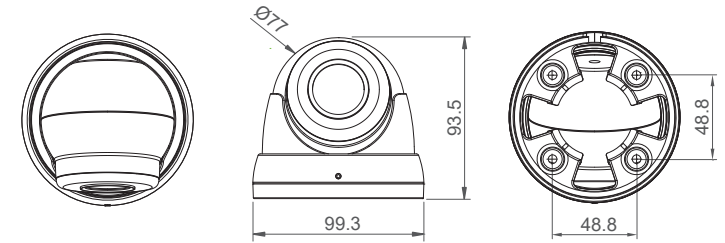

i5T4-RW-28

NDAA/TAA
Compliant product

*MAGIC IP H.265 ONVIF

- 5MP (2592x1944), Dual Stream
- Video Encoding H265/ H264
- 2.8mm Fixed lens
- Hi-power LED 2pcs (IR Range 20M)
- 0.01 Lux (color), WDR, 3D DNR, AWB
- 2way Audio(G711U/G711A coding), Alarm, Sensor
- IE6.0 and Above Browser/ P2P Cloud Service
- Built in SD card slot
- IP67, Turret type Dome, EASY Installation

SPECIFICATIONS

| | | |
|----------------------|---|---|
| Image Sensor | 1/2.8" SONY CMOS | |
| Resolution | 2592(H) x 1944(V), 5MP | |
| Lens | 2.8mm (F2.0) Fixed lens | |
| LED | Hi-power 2pcs (IR Range 20M) | |
| Video Compression | H.265 / H.264 | |
| Video Bit rate | CBR / VAR | |
| Frame Rate | Main Stream | 2592*1944, 2688*1520, 2560*1440, 2048*1520, 2304*1296, 1080P/720P@30Fps |
| | Sub Stream | D1/ VGA/ 640*360/ CIF@30fps |
| Shutter speed | Auto / Manual | |
| Day & Night | Automatic, External control, Manual, Timing | |
| Function | 3D DNR/ WDR (120dB) / BLC/ Privacy Mask, Flip mode, Saturation, Brightness, Contrast, Hue, Sharpness adjustable, AWB, Anti-face over-exposure , Defog | |
| Network | IE6.0 , Safari, Chrome, FireFox, Opera, Edge Browser | |
| Protocol | HTTP / RTSP / DHCP / NTP / ONVIF, optional GB28181, RTMP | |
| System Compatibility | ONVIF T v17.06 (TBD) | |
| Interface | RJ45 | |
| SD Storage | max. 128GB | |
| Audio in/out | Support, Codec G711U/G711A | |
| Alarm / Sensor / PoE | Support | |
| Power Supply | DC12V | |
| Temperature/Humidity | Operating (-10~ +50°C / 30~80% RH) | |

DIMENSIONS (mm)

INSTALLATION

- Place the camera base mount at the pre-drilled installation position and route the power/network cable to the connecting place.
- Fix the base mount by using mounting screws.
- Attach the ball assey and rings
- Adjust the camera's viewing angle (Pan, Tilt)
- Tighten screws with L-wrench to fix the camera.