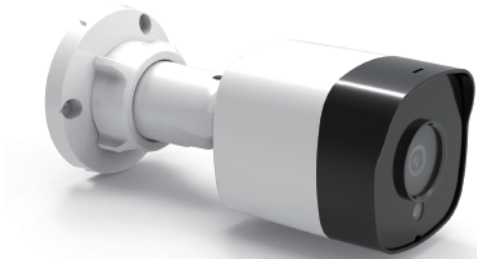

i5B63-RW-28

NDAA/TAA
Compliant product

*MAGIC IP H.265 ONVIF

- 5MP (2592x1944), Dual Stream
- Video Encoding H265/ H264
- 2.8mm Fixed lens
- Hi-power LED 2pcs (IR Range 20M)
- 0.01 Lux (color), WDR, 3D DNR, AWB
- 2way Audio(G711U/G711A coding), Alarm, Sensor
- IE6.0 and Above Browser/ P2P Cloud Service
- Built in SD card slot
- Anti-reflection guide window
- IP67, Compact IR bullet, 3-Axis bracket

SPECIFICATIONS

Image Sensor	1/2.8" SONY CMOS	
Resolution	2592(H) x 1944(V), 5MP	
Lens	2.8mm (F2.0) Fixed lens	
LED	Hi-power 2pcs (IR Range 20M)	
Video Compression	H.265 / H.264	
Video Bit rate	CBR / VAR	
Frame Rate	Main Stream	2592*1944, 2688*1520, 2560*1440, 2048*1520, 2304*1296, 1080P/720P@30Fps
	Sub Stream	D1/ VGA/ 640*360/ CIF@30fps
Shutter speed	Auto / Manual	
Day & Night	Automatic, External control, Manual, Timing	
Function	3D DNR/ WDR (120dB) / BLC/ Privacy Mask, Flip mode, Saturation, Brightness, Contrast, Hue, Sharpness adjustable, AWB, Anti-face over-exposure , Defog	
Network	IE6.0 , Safari, Chrome, FireFox, Opera, Edge Browser	
Protocol	HTTP / RTSP / DHCP / NTP / ONVIF, optional GB28181, RTMP	
System Compatibility	ONVIF T v17.06 (TBD)	
Interface	RJ45	
SD Storage	max. 128GB	
Audio in/out	Support, Codec G711U/G711A	
Alarm / Sensor / PoE	Support	
Power Supply	DC12V	
Temperature/Humidity	Operating (-10~ +50°C / 30~80% RH)	

DIMENSIONS (mm)

INSTALLATION

- Place the bracket base at the pre-drilled installation position and route the power/network cable to the connecting place.
- Fix the bracket base by using 3 mounting screws
- Attach the camera unit and control the bracket nut.
- Adjust the camera's viewing angle (Pan, Tilt)
- Tighten screws with L-wrench to fix the camera.