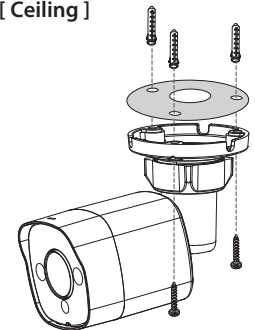

DIMENSIONS (mm)

INSTALLATION

- Place the bracket base at the pre-drilled installation position and route the power/network cable to the connecting place.
- Fix the bracket base by using 3 mounting screws
- Attach the camera unit and control the bracket nut.
- Adjust the camera's viewing angle (Pan, Tilt)
- Tighten screws with L-wrench to fix the camera.

[Wall]

[Ceiling]

Pan&Tilt Adjustment