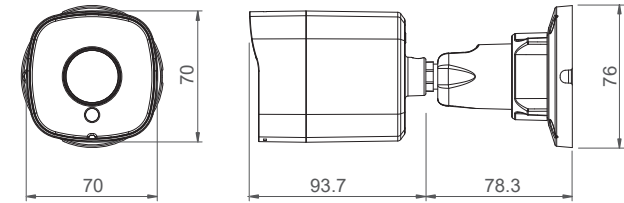

i5B63-RW-28

NDAA/TAA
Compliant product

*MAGIC IP H.265 ONVIF

- 5MP (2592x1944), Dual Stream
- Video Encoding H265/ H264
- 2.8mm Fixed lens
- Hi-power LED 2pcs (IR Range 20M)
- 0.01 Lux (color), WDR, 3D DNR, AWB
- 2way Audio(G711U/G711A coding), Alarm, Sensor
- IE6.0 and Above Browser/ P2P Cloud Service
- Built in SD card slot
- Anti-reflection guide window
- IP67, Compact IR bullet, 3-Axis bracket

SPECIFICATIONS

Image Sensor	1/2.8" SONY CMOS	
Resolution	2592(H) x 1944(V), 5MP	
Lens	2.8mm (F2.0) Fixed lens	
LED	Hi-power 2pcs (IR Range 20M)	
Video Compression	H.265 / H.264	
Video Bit rate	CBR / VAR	
Frame Rate	Main Stream	2592*1944, 2688*1520, 2560*1440, 2048*1520, 2304*1296, 1080P/720P@30Fps
	Sub Stream	D1/ VGA/ 640*360/ CIF@30fps
Shutter speed	Auto / Manual	
Day & Night	Automatic, External control, Manual, Timing	
Function	3D DNR/ WDR (120dB) / BLC/ Privacy Mask, Flip mode, Saturation, Brightness, Contrast, Hue, Sharpness adjustable, AWB, Anti-face over-exposure , Defog	
Network	IE6.0 , Safari, Chrome, FireFox, Opera, Edge Browser	
Protocol	HTTP / RTSP / DHCP / NTP / ONVIF, optional GB28181, RTMP	
System Compatibility	ONVIF T v17.06 (TBD)	
Interface	RJ45	
SD Storage	max. 128GB	
Audio in/out	Support, Codec G711U/G711A	
Alarm / Sensor / PoE	Support	
Power Supply	DC12V	
Temperature/Humidity	Operating (-10~ +50°C / 30~80% RH)	

DIMENSIONS (mm)

INSTALLATION

- Place the bracket base at the pre-drilled installation position and route the power/network cable to the connecting place.
- Fix the bracket base by using 3 mounting screws
- Attach the camera unit and control the bracket nut.
- Adjust the camera's viewing angle (Pan, Tilt)
- Tighten screws with L-wrench to fix the camera.