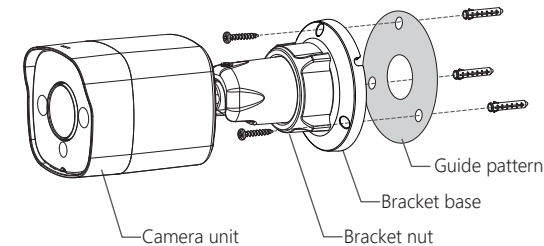

INSTALLATION

- Place the bracket base at the pre-drilled installation position and route the power/network cable to the connecting place.
- Fix the bracket base by using 3 mounting screws
- Attach the camera unit and control the bracket nut.
- Adjust the camera's viewing angle (Pan, Tilt)
- Tighten screws with L-wrench to fix the camera.

[Wall]