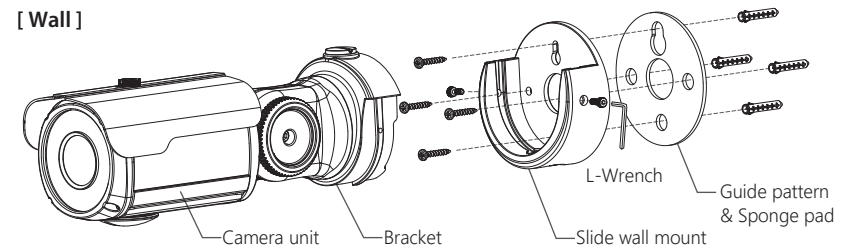

i2B90-RG-M2812

NDAA/TAA
Compliant product

*MAGIC IP H.265 ONVIF

- 2MP 1080P, Dual Stream
- Video Encoding H265/ H264
- 2.8~12mm Motorized V/F lens
- Hi-power LED 8pcs (IR Range 80M)
- 0.01 Lux (color), WDR, 3D DNR, AWB
- 2way Audio(G711U/G711A coding), Alarm, Sensor
- IE6.0 and Above Browser/ P2P Cloud Service
- Built in SD card slot
- Upgraded Waterproof Housing (IP68)
- One joint bracket, Slide type wall mount

SPECIFICATIONS

Image Sensor	1/2.8" SONY CMOS	
Resolution	1080p, 2MP	
Lens	2.8~12mm (F1.4) Motorized V/F lens	
LED	Hi-power 8pcs (IR Range 80M)	
Video Compression	H.265 / H.264	
Video Bit rate	CBR / VAR	
Frame Rate	Main Stream	1080P/ 720P/ D1@30fp
	Sub Stream	D1/ VGA/ 640*360/ CIF@30fps
Shutter speed	Auto / Manual	
Day & Night	Automatic, External control, Manual, Timing	
Function	3D DNR/ WDR (120dB) / BLC/ Privacy Mask, Flip mode, Saturation, Brightness, Contrast, Hue, Sharpness adjustable, AWB, Anti-face over-exposure , Defog	
Network	IE6.0 , Safari, Chrome, FireFox, Opera, Edge Browser	
Protocol	HTTP / RTSP / DHCP / NTP / ONVIF, optional GB28181, RTMP	
System Compatibility	ONVIF T v17.06 (TBD)	
Interface	RJ45	
SD Storage	max. 128GB	
Audio in/out	Support, Codec G711U/G711A	
Alarm / Sensor / PoE	Support	
Power Supply	DC12V	
Temperature/Humidity	Operating (-10~ +50°C / 30~80% RH)	

DIMENSIONS (mm)

INSTALLATION

- Place the bracket base at the pre-drilled installation position and route the power/network cable to the connecting place.
- Fix the slide wall mount by using mounting screws.
- Attach the bracket and camera unit.
- Adjust the camera's viewing angle (Pan, Tilt)
- Tighten screws with L-wrench to fix the camera.

[Wall]

[Ceiling]