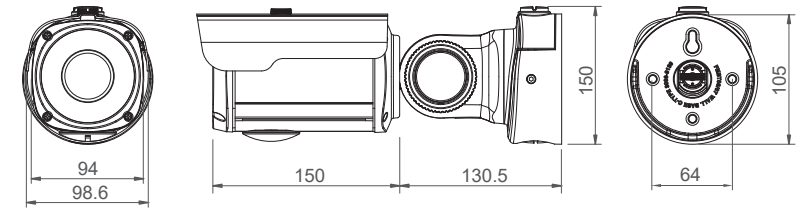

i2B90-RG-M2812

NDAA/TAA
Compliant product

*MAGIC IP H.265 ONVIF

- 2MP 1080P, Dual Stream
- Video Encoding H265/ H264
- 2.8~12mm Motorized V/F lens
- Hi-power LED 8pcs (IR Range 80M)
- 0.01 Lux (color), WDR, 3D DNR, AWB
- 2way Audio(G711U/G711A coding), Alarm, Sensor
- IE6.0 and Above Browser/ P2P Cloud Service
- Built in SD card slot
- Upgraded Waterproof Housing (IP68)
- One joint bracket, Slide type wall mount

SPECIFICATIONS

Image Sensor	1/2.8" SONY CMOS	
Resolution	1080p, 2MP	
Lens	2.8~12mm (F1.4) Motorized V/F lens	
LED	Hi-power 8pcs (IR Range 80M)	
Video Compression	H.265 / H.264	
Video Bit rate	CBR / VAR	
Frame Rate	Main Stream	1080P/ 720P/ D1@30fp
	Sub Stream	D1/ VGA/ 640*360/ CIF@30fps
Shutter speed	Auto / Manual	
Day & Night	Automatic, External control, Manual, Timing	
Function	3D DNR/ WDR (120dB) / BLC/ Privacy Mask, Flip mode, Saturation, Brightness, Contrast, Hue, Sharpness adjustable, AWB, Anti-face over-exposure , Defog	
Network	IE6.0 , Safari, Chrome, FireFox, Opera, Edge Browser	
Protocol	HTTP / RTSP / DHCP / NTP / ONVIF, optional GB28181, RTMP	
System Compatibility	ONVIF T v17.06 (TBD)	
Interface	RJ45	
SD Storage	max. 128GB	
Audio in/out	Support, Codec G711U/G711A	
Alarm / Sensor / PoE	Support	
Power Supply	DC12V	
Temperature/Humidity	Operating (-10~ +50°C / 30~80% RH)	

DIMENSIONS (mm)

INSTALLATION

- Place the bracket base at the pre-drilled installation position and route the power/network cable to the connecting place.
- Fix the slide wall mount by using mounting screws.
- Attach the bracket and camera unit.
- Adjust the camera's viewing angle (Pan, Tilt)
- Tighten screws with L-wrench to fix the camera.