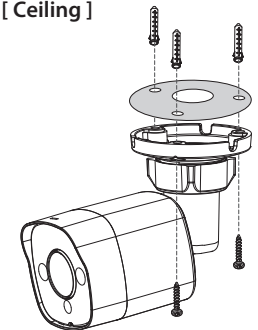

DIMENSIONS (mm)

INSTALLATION

- Place the bracket base at the pre-drilled installation position and route the power/network cable to the connecting place.
- Fix the bracket base by using 3 mounting screws
- Attach the camera unit and control the bracket nut.
- Adjust the camera's viewing angle (Pan, Tilt)
- Tighten screws with L-wrench to fix the camera.

[Wall]

[Ceiling]

Pan&Tilt Adjustment