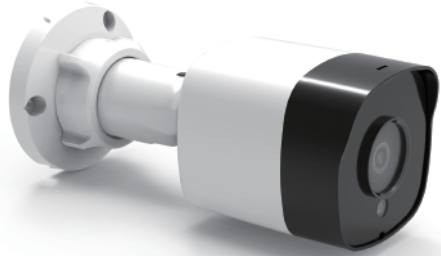

i2B63-RW-28

NDAA/TAA
Compliant product

*MAGIC IP H.265 ONVIF

- 2MP 1080P, Dual Stream
- Video Encoding H265/ H264
- 2.8mm Fixed lens
- Hi-power LED 2pcs (IR Range 20M)
- 0.01 Lux (color), WDR, 3D DNR, AWB
- 2way Audio(G711U/G711A coding), Alarm, Sensor
- IE6.0 and Above Browser/ P2P Cloud Service
- Built in SD card slot
- Anti-reflection guide window
- IP67, Compact IR bullet, 3-Axis bracket

SPECIFICATIONS

Image Sensor	1/2.8" SONY CMOS	
Resolution	1080p, 2MP	
Lens	2.8mm (F2.0) Fixed lens	
LED	Hi-power 2pcs (IR Range 20M)	
Video Compression	H.265 / H.264	
Video Bit rate	CBR / VAR	
Frame Rate	Main Stream	1080P/ 720P/ D1@30fp
	Sub Stream	D1/ VGA/ 640*360/ CIF@30fps
Shutter speed	Auto / Manual	
Day & Night	Automatic, External control, Manual, Timing	
Function	3D DNR/ WDR (120dB) / BLC/ Privacy Mask, Flip mode, Saturation, Brightness, Contrast, Hue, Sharpness adjustable, AWB, Anti-face over-exposure , Defog	
Network	IE6.0 , Safari, Chrome, FireFox, Opera, Edge Browser	
Protocol	HTTP / RTSP / DHCP / NTP / ONVIF, optional GB28181, RTMP	
System Compatibility	ONVIF T v17.06 (TBD)	
Interface	RJ45	
SD Storage	max. 128GB	
Audio in/out	Support, Codec G711U/G711A	
Alarm / Sensor / PoE	Support	
Power Supply	DC12V	
Temperature/Humidity	Operating (-10~ +50°C / 30~80% RH)	

DIMENSIONS (mm)

INSTALLATION

- Place the bracket base at the pre-drilled installation position and route the power/network cable to the connecting place.
- Fix the bracket base by using 3 mounting screws
- Attach the camera unit and control the bracket nut.
- Adjust the camera's viewing angle (Pan, Tilt)
- Tighten screws with L-wrench to fix the camera.