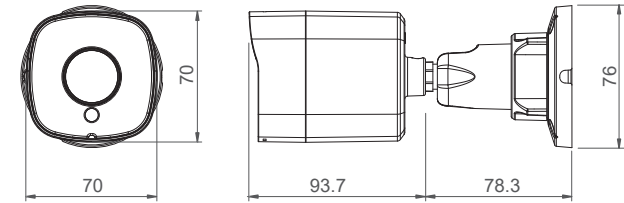

i2B63-RW-28

NDAA/TAA
Compliant product

*MAGIC IP H.265 ONVIF

- 2MP 1080P, Dual Stream
- Video Encoding H265/ H264
- 2.8mm Fixed lens
- Hi-power LED 2pcs (IR Range 20M)
- 0.01 Lux (color), WDR, 3D DNR, AWB
- 2way Audio(G711U/G711A coding), Alarm, Sensor
- IE6.0 and Above Browser/ P2P Cloud Service
- Built in SD card slot
- Anti-reflection guide window
- IP67, Compact IR bullet, 3-Axis bracket

SPECIFICATIONS

Image Sensor	1/2.8" SONY CMOS	
Resolution	1080p, 2MP	
Lens	2.8mm (F2.0) Fixed lens	
LED	Hi-power 2pcs (IR Range 20M)	
Video Compression	H.265 / H.264	
Video Bit rate	CBR / VAR	
Frame Rate	Main Stream	1080P/ 720P/ D1@30fp
	Sub Stream	D1/ VGA/ 640*360/ CIF@30fps
Shutter speed	Auto / Manual	
Day & Night	Automatic, External control, Manual, Timing	
Function	3D DNR/ WDR (120dB) / BLC/ Privacy Mask, Flip mode, Saturation, Brightness, Contrast, Hue, Sharpness adjustable, AWB, Anti-face over-exposure , Defog	
Network	IE6.0 , Safari, Chrome, FireFox, Opera, Edge Browser	
Protocol	HTTP / RTSP / DHCP / NTP / ONVIF, optional GB28181, RTMP	
System Compatibility	ONVIF T v17.06 (TBD)	
Interface	RJ45	
SD Storage	max. 128GB	
Audio in/out	Support, Codec G711U/G711A	
Alarm / Sensor / PoE	Support	
Power Supply	DC12V	
Temperature/Humidity	Operating (-10~ +50°C / 30~80% RH)	

DIMENSIONS (mm)

INSTALLATION

- Place the bracket base at the pre-drilled installation position and route the power/network cable to the connecting place.
- Fix the bracket base by using 3 mounting screws
- Attach the camera unit and control the bracket nut.
- Adjust the camera's viewing angle (Pan, Tilt)
- Tighten screws with L-wrench to fix the camera.