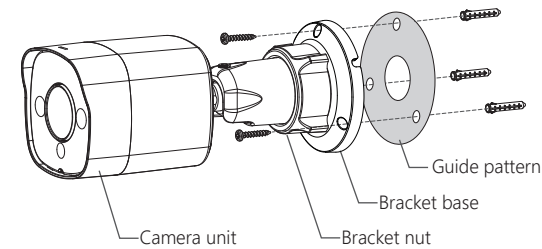

INSTALLATION

- Place the bracket base at the pre-drilled installation position and route the power/network cable to the connecting place.
- Fix the bracket base by using 3 mounting screws
- Attach the camera unit and control the bracket nut.
- Adjust the camera's viewing angle (Pan, Tilt)
- Tighten screws with L-wrench to fix the camera.

[Wall]