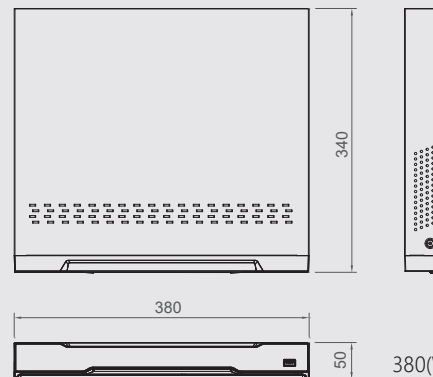

DIMENSIONS (mm)

380(W)×340(D)×50(H)

SPECIFICATIONS

		XNST 08W	
VIDEO	Camera input	08 Coax + 08 IP(PLUS+)	
	Individual HD/Analog selec.	Analog, HD-SDI, EX-SDI, AHD, TVI, CVI, IP	
	Available source	HD-SDI/EX-SDI (720p25,30/ 1080p25,30/ 4MP@25,30), TVI/AHD/CVI (720p25,30/ 1080p25,30/ 3MP@18~30/ 4MP@12~30/ 5MP@20/ 8MP@15), Composite/ 960H/ Mixed	
	IP Camera	Number	8
		Resolution	~ 8MP@30
		Spec.	ONVIF 1812, RTSP, H.264, H.265, Dual stream use gigabit ethernet hub
Restriction		Cannot setup Private ZONE, Cannot support Timestamp	
Output	2 HDMI (Main Display or Programmable HD Spot), 1 VGA (Main Display or Programmable HD Spot), 1 Composite(Programmable SPOT)		
Audio input / output		4 RCA / 1 RCA	
Sensor in / Alarm out		8 (NC, NO selectable) / 1 Relay	
Operating System		Embedded Linux OS	
DISPLAY	Speed	Real Time	
	Resolution(pixel)	1280x1024, 1280x720, 1920x1080, 2560x1440, 3840x2160	
	Split screen	1, 4, 6, 8, 9, 13, 16 (PLUS+)	
Main Recording	CODEC	H.264/H.265	
	Resolution (pixel)	8MP: 8MP, 1080p / 5MP: 5MP, 720p / 4MP: 4MP, 720p / 3MP: 3MP, 720p 1080p: 1080p, 720p / 720p: 720p, 960x540 / 960H, Composite: 960H, D1	
	Picture quality	4 steps (Super, High, Medium, Low)	
	Speed	120fps@4MP	
Dual Recording	CODEC	H.264/H.265	
	Resolution (pixel)	512x320	
PLAYBACK	Display	1, 4, 6, 8, 9, 13, 16 (PLUS+)	
	Search mode	Calendar, Event, POS, Panorama, Thumbnail	
	Fast/Slow speed	Normal, REW & FF (recorded speed x2, x4, x8, x16,x32,x64,x1/2,x1/4), Frame to frame, Pause	
	Speed	240fps	
NETWORK (Individual setting of resolution, frame rate & picture quality)	Network Interface	Gigabit Ethernet	
	Resolution (Pixel)	Same as Main Recording	
	Speed	300fps@1080p	
	Protocol	TCP/IP, HTTP, DHCP	
	Application/Mobile App.	Windows 7, 8, 10, 11 (PC client system & IE), Mac / Android, iPhone for live & search	
Web browser		Internet Explorer, Edge(IE mode), Chrome(IE extension)	
Backup interface / device		USB2.0 x 2, USB3.0 x 1 / External HDD, Network, Thumb Drive	
The number of HDD		2 SATA (No capacity limit ; 20TB or more)	
Power Consumption		60W	
Operating Temp. / Relative Humidity		5~40°C (41~104°F) / Max. 80% non-condensing	