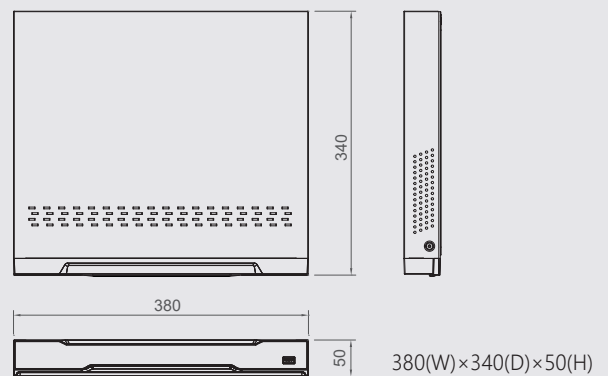

### DIMENSIONS (mm)

### SPECIFICATIONS

			INST 16W
VIDEO	Camera input		16 PoE
	IP Camera	Number	16
		Spec.	ONVIF 1812, RTSP, H.264/H.265, Dual stream
	Output		2 HDMI (Main Display or programmable HD spot), 1 VGA (Main Display or programmable HD spot)
AUDIO	input / output		1 RCA / 1 RCA
Sensor in		16 (NC, NO selectable)	
Alarm out		1 Relay	
Operating System		Embedded Linux OS	
DISPLAY	Speed		Real Time
	Resolution(pixel)		1280x720, 1920x1080, 2560x1440, 4K(3840x2160)
	Split screen		1, 4, 6, 8, 9, 13, 16
Main IPC	CODEC		H.264 / H.265
	Resolution(pixel)/ fps		8M@480fps
	Total Bitrate		200Mbps (140Mbps)
	Channel Bitrate		12.5Mbps (8.75Mbps)
PLAYBACK	Display		1, 4, 6, 8, 9, 13, 16
	Search mode		Calendar, Event, POS, Panorama, Thumbnail
	Fast/Slow speed		Normal, REW & FF (recorded speed 2x, 4x, 8x, 16x, 1/2x, 1/4x, 1/8x, 1/16x), Frame to frame, Pause
Backup device		External HDD, CD&DVD-RW, Network, Thumb Drive	
Network Interface		Gigabit Ethernet	
The number of HDD		2 SATA (No capacity limit ; 6TB or more)	
Power Consumption		180W (SMPS)	
Operating Temperature		0~40°C (32~104°F)	
Relative Humidity		Max. 80% non-condensing	