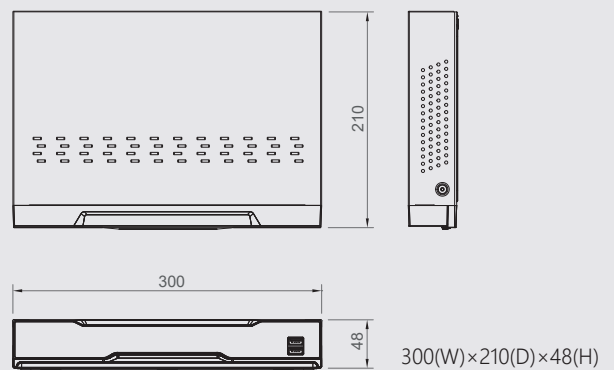

DIMENSIONS (mm)

SPECIFICATIONS

| | | INLT 04M | INLT 08M |
|-----------------------|------------------------|---|---|
| VIDEO | Camera input | 4 PoE | 8 PoE |
| | IP Camera | Number | 4 |
| | | Spec. | ONVIF 1812, RTSP, H.264/H.265, Dual stream |
| | Output | 1 HDMI (Main Display, ~4M@30Hz), 1 VGA (Main Display, ~1080p) | 1 HDMI (Main Display, ~4M@60Hz, 8M@30Hz), 1 VGA (Main Display, ~1080p) |
| AUDIO | input / output | 1 RCA / 1 RCA | |
| Sensor in | | 4 (NC, NO selectable) | 8 (NC, NO selectable) |
| Alarm out | | 1 Relay | |
| Operating System | | Embedded Linux OS | |
| DISPLAY | Speed | Real Time | |
| | Resolution(pixel) | 1280x720, 1920x1080, 2160x1440 | 1280x720, 1920x1080, 2160x1440, 4K(3840x2160) |
| | Split screen | 1, 4 | 1, 4, 6, 8, 9 |
| Main IPC | CODEC | H.264 / H.265 | |
| | Resolution(pixel)/ fps | 4M@60fps | 8M@240fps |
| | Total Bitrate | 200Mbps | |
| | Channel Bitrate | 50Mbps | 25Mbps |
| PLAYBACK | Display | 1, 4 | 1, 4, 6, 8, 9 |
| | Search mode | Calendar, Event , POS, Panorama, Thumbnail | |
| | Fast/Slow speed | Normal, REW & FF (recorded speed 2x, 4x, 8x, 16x, 1/2x, 1/4x, 1/8x, 1/16x), Frame to frame, Pause | |
| Backup device | | External HDD, CD/DVD-RW, Network, Thumb Drive | |
| Network Interface | | Gigabit Ethernet | |
| The number of HDD | | 1 SATA (No capacity limit ; 6TB or more) | |
| Power Consumption | | 72W (48V) | |
| Operating Temperature | | 0~40°C (32~104°F) | |
| Relative Humidity | | Max. 80% non-condensing | |