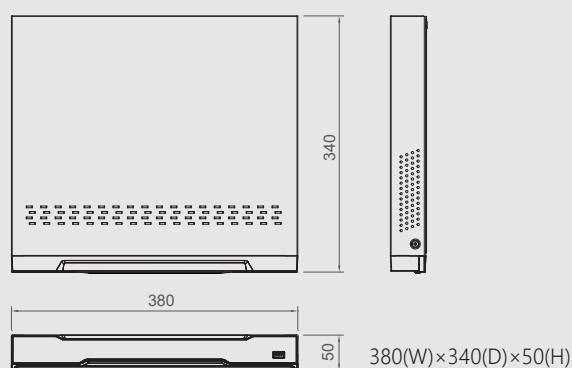

DIMENSIONS (mm)

SPECIFICATIONS

		IKST 04W	IKST 08W	IKST 16W	
VIDEO	Camera input	4 PoE + 2-RJ45	8 PoE + 2-RJ45	16 PoE + 2-RJ45	
	IP	Number	4	8	16
		Camera Spec.	ONVIF 1812, RTSP, H.264/H.265, Dual stream		
	Output	1 HDMI (Main Display), 1 SPOT HDMI (Spot Display)			
AUDIO	input / output	2 RCA / 2 RCA			
Sensor in		16 (NC, NO selectable)			
Alarm out		2 Relay, 2 TTL			
Operating System		ubuntu 18.04			
DISPLAY	Speed	Real Time			
	Resolution(pixel)	1280X720, 1920X1080, 4M, UHD			
	Split screen	1, 4	1, 4, 6, 8, 9	1, 4, 6, 8, 9, 13, 16	
Main IPC	CODEC	H.264, H.265			
	Resolution(pixel)/ fps	main : upto 8MP@15 / dual : upto 720x480			
	Total Bitrate	320Mbps			
	Channel Bitrate	20Mbps			
PLAYBACK	Display	1, 4	1, 4, 6, 8, 9	1, 4, 6, 8, 9, 13, 16	
	Search mode	Calendar, Event , POS, Panorama, Thumbnail, Bookmark			
	Fast/Slow speed	Normal, REW & FF (recorded speed 2x, 4x, 8x, 16x, 32x, 64x, 1/2x, 1/4x), Frame to frame, Pause			
Backup device		Network, Thumb Drive			
Network Interface		Gigabit Ethernet			
The number of HDD		2 SATA (No capacity limit ; 10TB or more)			
Power Consumption		57.6W (48V)	96W (48V)	190W (SMPS)	
Operating Temperature		5~40°C (41~104°F)			
Relative Humidity		Max. 80% non-condensing			