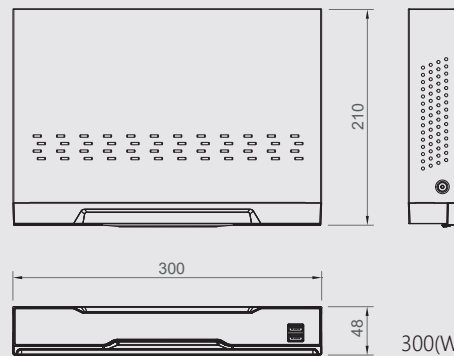

DIMENSIONS (mm)

300(W)×210(D)×48(H)

SPECIFICATIONS

		ANST 04M	ANST 08M	
VIDEO	Camera input	4 Coax + 4 IP (PLUS+)	8 Coax + 8 IP (PLUS+)	
	Individual HD/Analog selec.	Analog, AHD, TVI, CVI, IP		
	Available source	TVI/AHD/CVI 720p25,30/ 1080p25,30/ 3MP@18~30/ 4MP@12~30/ 5MP@20/ 8MP@15 Composite/ 960H/ Mixed		
	IP Camera	Number	4	8
		Resolution	upto 5M	
		Spec.	ONVIF 1812, RTSP, H.264, H.265, Dual stream use gigabit ethernet hub	
Restriction		Cannot setup Private ZONE, Cannot support Timestamp		
Output	1 HDMI (Main Display, ~4M@30), 1 VGA (Main Display, ~1080p60), 1 Composite(Programmable SPOT)			
Audio input / output	4 RCA / 1 RCA	8 RCA / 1 RCA		
Sensor in / Alarm out	4 (NC, NO selectable) / 1 Relay	8 (NC, NO selectable) / 1 Relay		
Operating System	Embedded Linux OS			
DISPLAY	Speed	Real Time		
	Resolution(pixel)	1280X720, 1920X1080, 4M		
	Split screen	1, 4 (PLUS+)	1, 4, 6, 8, 9 (PLUS+)	
Main Recording	CODEC	H.264, H.265		
	Resolution (pixel)	8MP: 8MP, 1080p / 5MP: 5MP, 720p / 4MP: 4MP, 720p / 3MP: 3MP, 720p 1080p: 1080p, 720p / 720p: 720p, 960x540 / 960H, Composite: 960H, D1		
	Picture quality	4 steps (Super, High, Medium, Low)		
	Speed	60fps@4MP	120fps@4MP	
Dual Recording	CODEC	H.264, H.265		
	Resolution (pixel)	512 x 320		
PLAYBACK	Display	1, 4 (PLUS+)	1, 4, 6, 8, 9 (PLUS+)	
	Search mode	Calendar, Event, POS, Thumbnail, Bookmark		
	Fast/Slow speed	Normal, REW & FF (recorded speed x2, x4, x8, x16, x32, x64, x1/2, x1/4), Frame to frame, Pause		
	Speed	60fps@4MP	120fps	
NETWORK <small>(Individual setting of resolution, frame rate & picture quality)</small>	Network Interface	Megabit Ethernet	Gigabit Ethernet	
	Protocol	TCP/IP, HTTP, DHCP		
	Application/Mobile App.	Windows 7, 8, 10 (PC client system & IE), Mac / Android, iPhone for live & search		
	Web browser	Internet Explorer, Safari, Chrome, Firefox		
Backup interface / device	USB2.0 x 2 / External HDD, CD&DVD-RW, Network, Thumb Drive			
The number of HDD	1 SATA (No capacity limit ; 8TB or more)			
Power Consumption	24W			
Operating Temp. / Relative Humidity	5~40°C (41~104°F) / Max. 80% non-condensing			