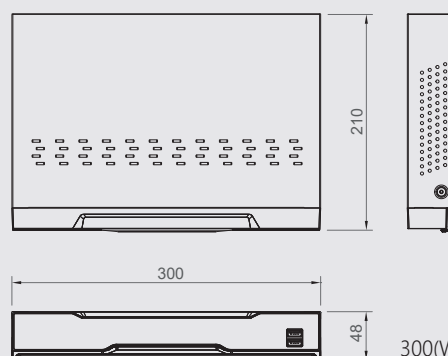

## DIMENSIONS (mm)

300(W)×210(D)×48(H)

## SPECIFICATIONS

		ANLT 04M	ANLT 08M	
VIDEO	Camera input	4 BNC	8 BNC	
	Individual HD/Analog selec.	Analog, AHD, TVI, CVI, IP		
	Available source	TVI/AHD/CVI 720p25,30/ 1080p25,30/ 3MP@18/ 4MLite@12~30/ 5MLite@20 Composite/ 960H/ Mixed		
	IP Camera	Number	1	2
		Resolution	upto 3M	
		Spec.	ONVIF 2.3, RTSP, H.264, H.265, Dual stream use gigabit ethernet hub	
Restriction	Cannot setup Private ZONE, Cannot support Timestamp			
Output	1 HDMI (Main Display, ~4M@30), 1 VGA (Main Display, ~1080p60), 1 Composite(Programmable SPOT)			
Audio input / output	4 RCA / 1 RCA		8 RCA / 1 RCA	
Sensor in / Alarm out	4 (NC, NO selectable) / 1 Relay		8 (NC, NO selectable) / 1 Relay	
Operating System	Embedded Linux OS			
DISPLAY	Speed	Real Time		
	Resolution(pixel)	1280x1024, 1280X720, 1920X1080		
	Split screen	1, 4	1, 4, 6, 8, 9	
Main Recording	CODEC	H.264, H.265		
	Resolution (pixel)	2,3MP or 720p@2,3MP input / 720p or 960x540@720p input / 960H or D1@Composite, 960H input		
	Picture quality	4 steps (Super, High, Medium, Low)		
	Speed	60fps@1080p	120fps@1080p	
Dual Recording	CODEC	H.264, H.265		
	Resolution (pixel)	512 x 320		
PLAYBACK	Display	1, 4	1, 4, 6, 8, 9	
	Search mode	Calendar, Event, POS, Thumbnail, Bookmark		
	Fast/Slow speed	Normal, REW & FF (recorded speed x2, x4, x8, x16,x32,x64,x1/2,x1/4), Frame to frame, Pause		
	Speed	30fps@1080p	120fps	
NETWORK <small>(Individual setting of resolution, frame rate &amp; picture quality)</small>	Network Interface	Megabit Ethernet		
	Protocol	TCP/IP, HTTP, DHCP		
	Application/Mobile App.	Windows 7, 8, 10 (PC client system & IE), Mac / Android, iPhone for live & search		
	Web browser	Internet Explorer		
Backup interface / device	USB2.0 x 2 / External HDD, CD&DVD-RW, Network, Thumb Drive			
The number of HDD	1 SATA (No capacity limit ; 10TB or more)			
Power Consumption	24W			
Operating Temp. / Relative Humidity	0~40°C (32~104°F) / Max. 80% non-condensing			