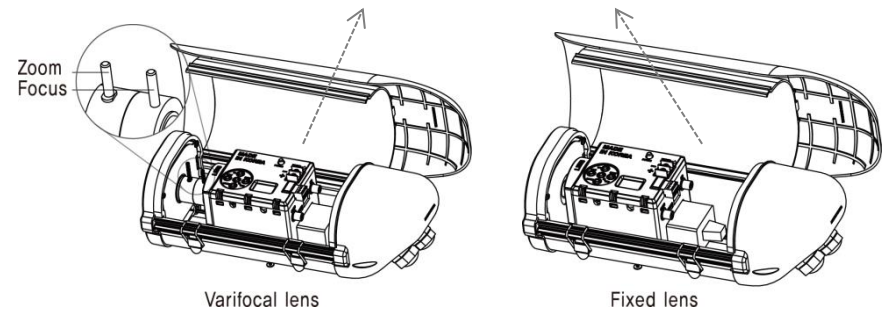

# AHD + Starvis

Easy Ceiling Wall Outdoor IR 12

Resolution	1080P, 720P
Lens	Fixed lens 3.6mm, 4mm, 6mm / V/F Lens 2.8~8mm, 2.8~12mm, 3.5~16mm
Sensor	1/2.8 inch SONY CMOS (IMX-291)
Pixels	Total : 1945(H) x 1109(V) = 2.16M / Effective : 1945(H) X 1097(V) = 2.13M
Scanning System	PROGRESSIVE
S/N (Y signal)	More than 52 dB (AGC Off)
Video Output	TVI, AHD, CVI, CVBS: 1.0Vp-p (75ohm) : Option
Min.Illumination	0 Lux at IR On (IR LED 12)
White Balance	Auto / Auto Ext / Preset / Manual
Electronic shutter speed	AUTO / MANUAL (1/30sec ~ 1/30,000sec) / FLICKER
Function	DNR / ACE / WDR / BLC / HLC / Sens_up / Privacy / Flip / Motion / Defog / RS-485 / Sharpness / Smart IR / Brightness
Day & Night	AUTO (Day <-> Night TIME Change) , COLOR , B/W, EXTERN
Language	ENG, CHN, CHN(S), JPN, KOR
Temperature/Humidity	Operating (-10°C~+50°C / 30%~80% RH) / Storage (-20°C~+60°C / 20%~90% RH)
Power	DC12V [ AC24V / DC12V DualPower (option) ]
signal Transmission	The distant difference is occurred according to cable option and other circumstances.

### [Installation Features]

- Control FUNCTION directly through UCC communicate of DVR and OSD KEY as well.
- Select output image
  - EX-SDI : Right (R), Right (R), Set
  - TVI : Up (U), Up (U), Set
  - AHD : Down (D), Down (D), Set

### [Recommended Distance]

- Installation height of camera should be within 3M ~ 8M.
  - 6 ~ 50mm Lens: Shooting distance within 20M ~ 30M
  - 7 ~ 22mm Lens: Shooting distance within 15M ~ 25M
  - 16mm Lens: Shooting distance within 10M ~ 20M