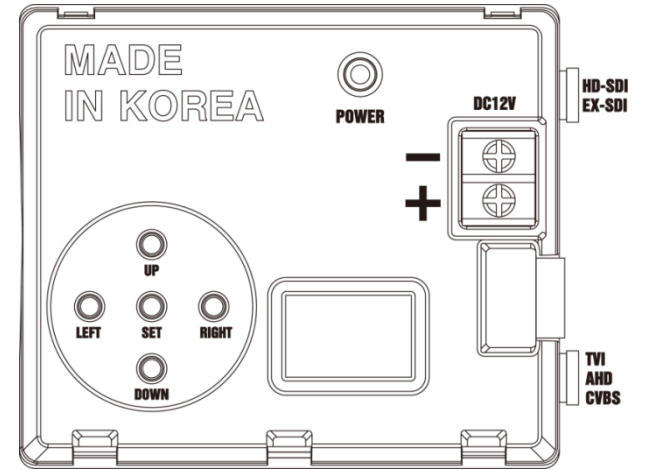

# AHD + Starvis

Easy Ceiling Wall Outdoor IR 12

Resolution	1080P, 720P
Lens	Fixed lens 3.6mm, 4mm, 6mm / V/F Lens 2.8~8mm, 2.8~12mm, 3.5~16mm
Sensor	1/2.8 inch SONY CMOS (IMX-291)
Pixels	Total : 1945(H) x 1109(V) = 2.16M / Effective : 1945(H) X 1097(V) = 2.13M
Scanning System	PROGRESSIVE
S/N (Y signal)	More than 52 dB (AGC Off)
Video Output	TVI, AHD, CVI, CVBS: 1.0Vp-p (75ohm) : Option
Min.Illumination	0 Lux at IR On (IR LED 12)
White Balance	Auto / Auto Ext / Preset / Manual
Electronic shutter speed	AUTO / MANUAL (1/30sec ~ 1/30,000sec) / FLICKER
Function	DNR / ACE / WDR / BLC / HLC / Sens_up / Privacy / Flip / Motion / Defog / RS-485 / Sharpness / Smart IR / Brightness
Day & Night	AUTO (Day <-> Night TIME Change) , COLOR , B/W, EXTERN
Language	ENG, CHN, CHN(S), JPN, KOR
Temperature/Humidity	Operating (-10°C~+50°C / 30%~80% RH) / Storage (-20°C~+60°C / 20%~90% RH)
Power	DC12V [ AC24V / DC12V DualPower (option) ]
signal Transmission	The distant difference is occurred according to cable option and other circumstances.

### [Installation Features]

- Control FUNCTION directly through UCC communicate of DVR and OSD KEY as well.
- Select output image
  - EX-SDI : Right (R), Right (R), Set
  - TVI : Up (U), Up (U), Set
  - AHD : Down (D), Down (D), Set

### [Recommended Distance]

- Installation height of camera should be within 3M ~ 8M.
  - 6 ~ 50mm Lens: Shooting distance within 20M ~ 30M
  - 7 ~ 22mm Lens: Shooting distance within 15M ~ 25M
  - 16mm Lens: Shooting distance within 10M ~ 20M