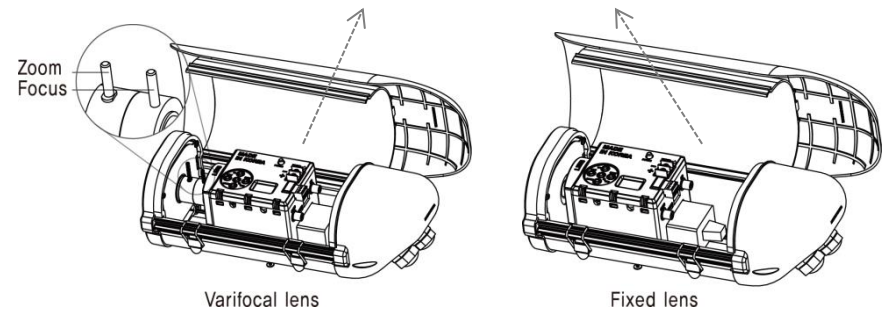

# AHD + Starvis

Easy Ceiling Wall Outdoor IR 33

Resolution	1080P, 720P
Lens	Fixed lens 3.6mm, 4mm, 6mm / V/F Lens 2.8~8mm, 2.8~12mm, 3.5~16mm
Sensor	1/2.8 inch SONY CMOS (IMX-291)
Pixels	Total : 1945(H) x 1109(V) = 2.16M / Effective : 1945(H) X 1097(V) = 2.13M
Scanning System	PROGRESSIVE
S/N (Y signal)	More than 52 dB (AGC Off)
Video Output	TVI, AHD, CVI, CVBS: 1.0Vp-p (75ohm) : Option
Min.Illumination	0 Lux at IR On (IR LED 33)
White Balance	Auto / Auto Ext / Preset / Manual
Electronic shutter speed	AUTO / MANUAL (1/30sec ~ 1/30,000sec) / FLICKER
Function	DNR / ACE / WDR / BLC / HLC / Sens_up / Privacy / Flip / Motion / Defog / RS-485 / Sharpness / Smart IR / Brightness
Day & Night	AUTO (Day <-> Night TIME Change) , COLOR , B/W, EXTERN
Language	ENG, CHN, CHN(S), JPN, KOR
Temperature/Humidity	Operating (-10°C~+50°C / 30%~80% RH) / Storage (-20°C~+60°C / 20%~90% RH)
Power	DC12V [ AC24V / DC12V DualPower (option) ]
signal Transmission	The distant difference is occurred according to cable option and other circumstances.

### [Installation Features]

- Control FUNCTION directly through UCC communicate of DVR and OSD KEY as well.
- Select output image
  - EX-SDI : Right (R), Right (R), Set
  - TVI : Up (U), Up (U), Set
  - AHD : Down (D), Down (D), Set

### [Recommended Distance]

- Installation height of camera should be within 3M ~ 8M.
  - 6 ~ 50mm Lens: Shooting distance within 20M ~ 30M
  - 7 ~ 22mm Lens: Shooting distance within 15M ~ 25M
  - 16mm Lens: Shooting distance within 10M ~ 20M