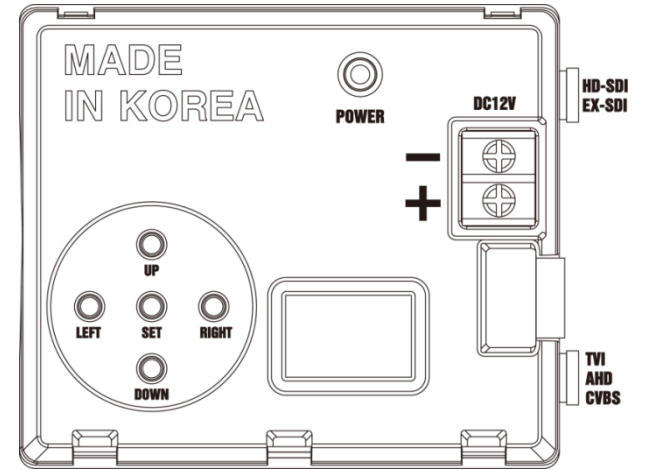

# AHD + Starvis

Easy Ceiling Wall Outdoor IR 33

Resolution	1080P, 720P
Lens	Fixed lens 3.6mm, 4mm, 6mm / V/F Lens 2.8~8mm, 2.8~12mm, 3.5~16mm
Sensor	1/2.8 inch SONY CMOS (IMX-291)
Pixels	Total : 1945(H) x 1109(V) = 2.16M / Effective : 1945(H) X 1097(V) = 2.13M
Scanning System	PROGRESSIVE
S/N (Y signal)	More than 52 dB (AGC Off)
Video Output	TVI, AHD, CVI, CVBS: 1.0Vp-p (75ohm) : Option
Min.Illumination	0 Lux at IR On (IR LED 33)
White Balance	Auto / Auto Ext / Preset / Manual
Electronic shutter speed	AUTO / MANUAL (1/30sec ~ 1/30,000sec) / FLICKER
Function	DNR / ACE / WDR / BLC / HLC / Sens_up / Privacy / Flip / Motion / Defog / RS-485 / Sharpness / Smart IR / Brightness
Day & Night	AUTO (Day <-> Night TIME Change) , COLOR , B/W, EXTERN
Language	ENG, CHN, CHN(S), JPN, KOR
Temperature/Humidity	Operating (-10°C~+50°C / 30%~80% RH) / Storage (-20°C~+60°C / 20%~90% RH)
Power	DC12V [ AC24V / DC12V DualPower (option) ]
signal Transmission	The distant difference is occurred according to cable option and other circumstances.

### [Installation Features]

- Control FUNCTION directly through UCC communicate of DVR and OSD KEY as well.
- Select output image
  - EX-SDI : Right (R), Right (R), Set
  - TVI : Up (U), Up (U), Set
  - AHD : Down (D), Down (D), Set

### [Recommended Distance]

- Installation height of camera should be within 3M ~ 8M.
  - 6 ~ 50mm Lens: Shooting distance within 20M ~ 30M
  - 7 ~ 22mm Lens: Shooting distance within 15M ~ 25M
  - 16mm Lens: Shooting distance within 10M ~ 20M