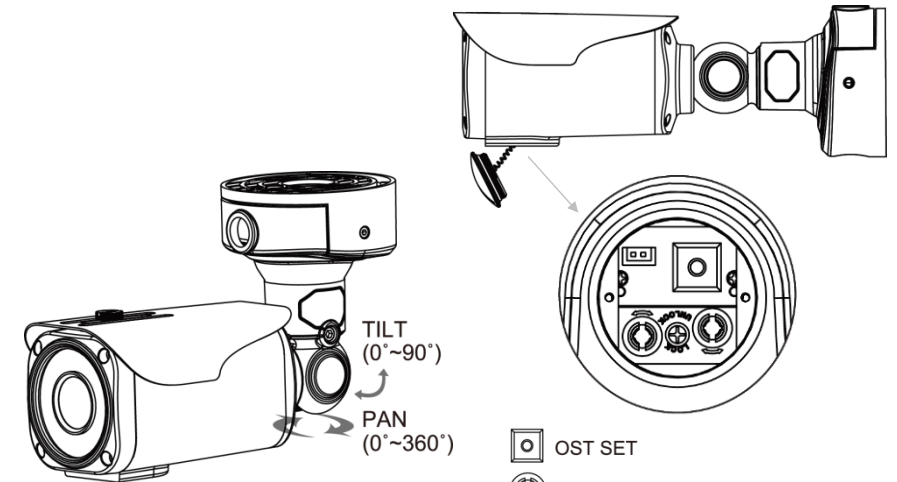

Fix the bracket in camera setting place, and then set the camera in it.
Installation is completed after adjusting the direction and tighten the screw.

TVI + Starvis

IP68 Easy Ceiling Wall Outdoor IR 06

Resolution	1080P, 720P
Lens	Fixed lens 3.6mm, 4mm, 6mm / V/F Lens 2.8~8mm, 2.8~12mm, 3.5~16mm
Sensor	1/2.8 inch SONY CMOS (IMX-291)
Pixels	Total : 1945(H) x 1109(V) = 2.16M / Effective : 1945(H) X 1097(V) = 2.13M
Scanning System	PROGRESSIVE
S/N (Y signal)	More than 52 dB (AGC Off)
Video Output	TVI, AHD, CVI, CVBS: 1.0Vp-p (75ohm) : Option
Min.Illumination	0 Lux at IR On (IR LED 06)
White Balance	Auto / Auto Ext / Preset / Manual
Electronic shutter speed	AUTO / MANUAL (1/30sec ~ 1/30,000sec) / FLICKER
Function	DNR / ACE / WDR / BLC / HLC / Sens_up / Privacy / Flip / Motion / Defog / RS-485 / Sharpness / Smart IR / Brightness
Day & Night	AUTO (Day <-> Night TIME Change) , COLOR , B/W, EXTERN
Language	ENG, CHN, CHN(S), JPN, KOR
Temperature/Humidity	Operating (-10°C~+50°C / 30%~80% RH) / Storage (-20°C~+60°C / 20%~90% RH)
Power	DC12V [AC24V / DC12V DualPower (option)]
signal Transmission	The distant difference is occurred according to cable option and other circumstances.

- OST SET
- ⊗ Zoom & Focus (Varifocal camera)
- ⊗ It is not possible to adjust Zoom Focus after tightening the screw with using the Phillips screwdriver but, it is possible after removing the screw.