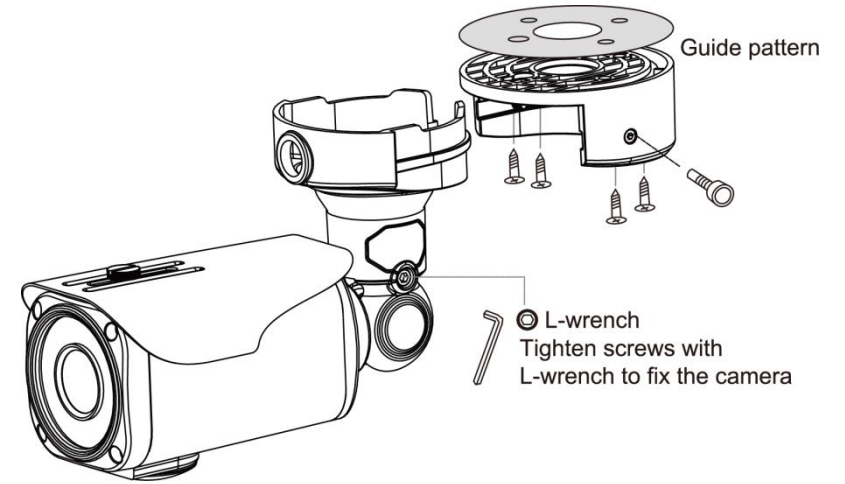

Fix the bracket in camera setting place, and then set the camera in it.
Installation is completed after adjusting the direction and tighten the screw.

TVI + Starvis

IP68 Easy Ceiling Wall Outdoor IR 06

Resolution	1080P, 720P
Lens	Fixed lens 3.6mm, 4mm, 6mm / V/F Lens 2.8~8mm, 2.8~12mm, 3.5~16mm
Sensor	1/2.8 inch SONY CMOS (IMX-291)
Pixels	Total : 1945(H) x 1109(V) = 2.16M / Effective : 1945(H) X 1097(V) = 2.13M
Scanning System	PROGRESSIVE
S/N (Y signal)	More than 52 dB (AGC Off)
Video Output	TVI, AHD, CVI, CVBS: 1.0Vp-p (75ohm) : Option
Min.Illumination	0 Lux at IR On (IR LED 06)
White Balance	Auto / Auto Ext / Preset / Manual
Electronic shutter speed	AUTO / MANUAL (1/30sec ~ 1/30,000sec) / FLICKER
Function	DNR / ACE / WDR / BLC / HLC / Sens_up / Privacy / Flip / Motion / Defog / RS-485 / Sharpness / Smart IR / Brightness
Day & Night	AUTO (Day <-> Night TIME Change) , COLOR , B/W, EXTERN
Language	ENG, CHN, CHN(S), JPN, KOR
Temperature/Humidity	Operating (-10°C~+50°C / 30%~80% RH) / Storage (-20°C~+60°C / 20%~90% RH)
Power	DC12V [AC24V / DC12V DualPower (option)]
signal Transmission	The distant difference is occurred according to cable option and other circumstances.

- OST SET
- ⊗ Zoom & Focus (Varifocal camera)
- ⊗ It is not possible to adjust Zoom Focus after tightening the screw with using the Phillips screwdriver but, it is possible after removing the screw.